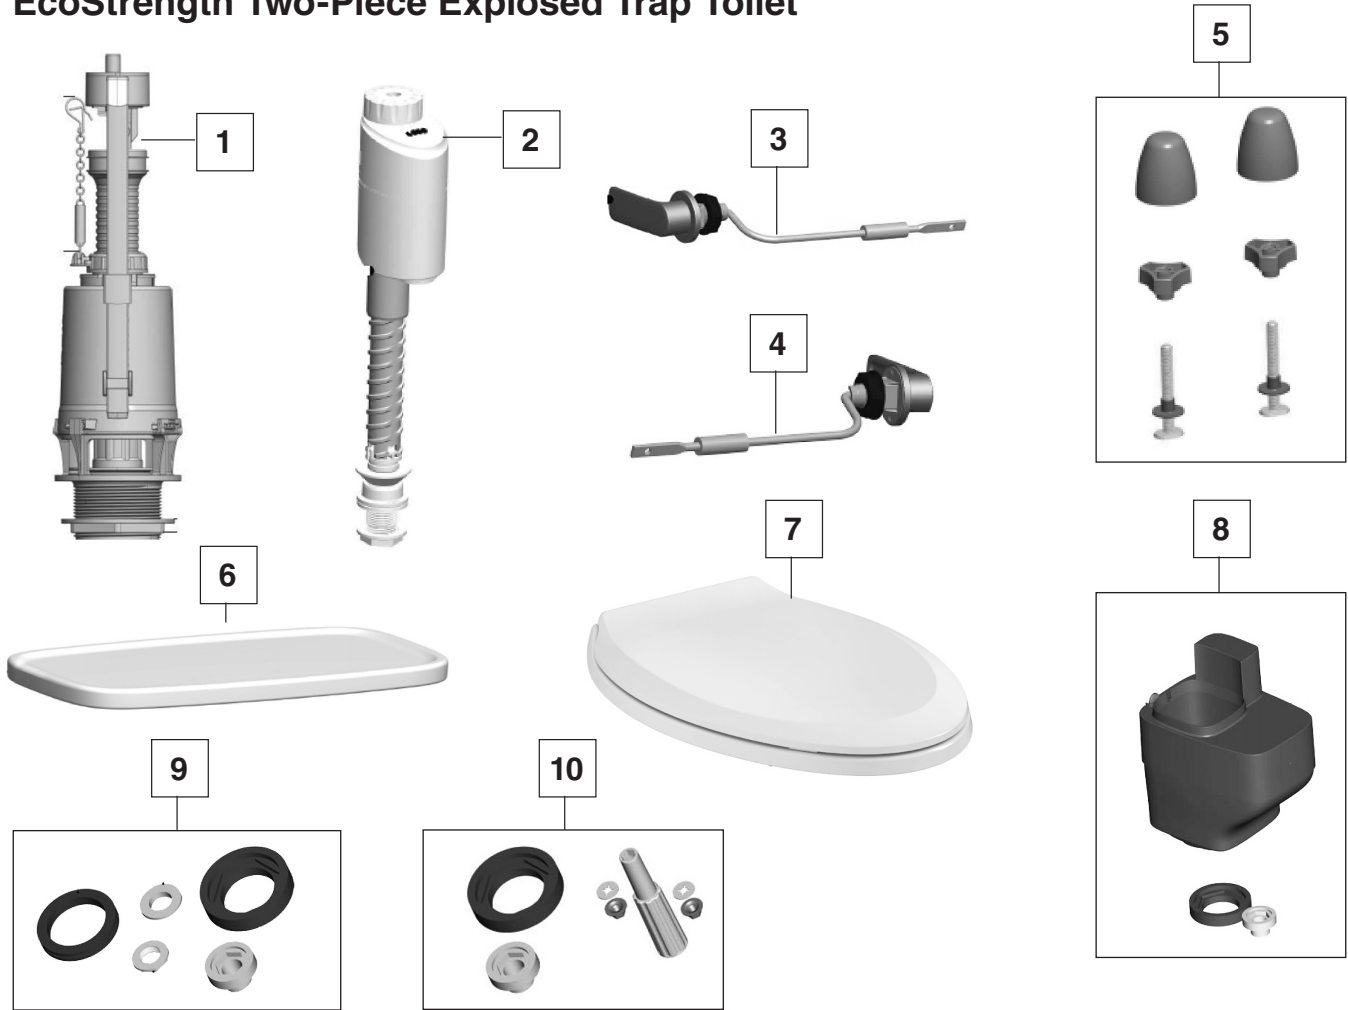

**EcoStrength Two-Piece Exposed Trap Toilet**

NO.	DESCRIPTION	PART #
1	EcoStrength Flush Valve Assembly	7381986-100.0070A
2	EcoStrength Inlet Valve	7381985-100.0070A
3	Left-Hand Trip Lever	7381987-100.XXX0A
4	Right-Hand Trip Lever	7381987-101.XXX0A
5	EZ-Install Bowl Cap Kit	7381251-200.XXX0A
6	Aspirations Tank Cover (for 4408A & 4448A Tanks)	735232-400.XXX
7	Elongated Slow-Close Seat (sold separately)	5503A00B.XXX
8	Vacuum Chamber Kit	7382021-100.0070A
9	Vacuum Chamber Gasket Kit Only (included with FN8)	7382022-100.0070A
10	Tank-to-Bowl Kit Only (included with FN8 and FN9)	7382023-100.0070A
11	Flush Valve Gasket (included with FN1)	7382011-100.0070A

XXX = color code (example: XXX = 020 white)

Product names listed herein are trademarks of AS America Inc.

**PART OF LIXIL**